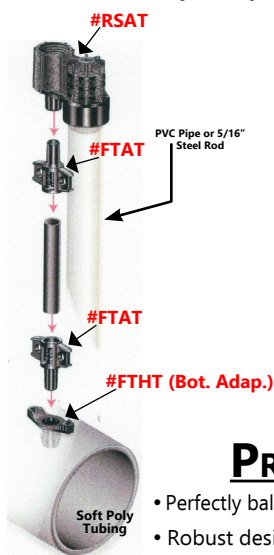

ROTATING SPRINKLERS

PART#	NOZZLE	FLOW
1700	Yellow Nozzle	0.88 GPM
1750	Purple Nozzle	1.10 GPM
1000	Green Nozzle	1.54 GPM
2000	Blue Nozzle	1.98 GPM
3000	Brown Nozzle	2.42 GPM
4000	Orange Nozzle	2.86 GPM
4500	Red Nozzle	3.30 GPM

Operating Pressure
25-45 PSI
42' to 55' Diameter
(Smallest to Largest Nozzle)
24° Trajectory

1/2" MPT Base

ITEM#	DESCRIPTION	PRICE
630071	Sprinkler & Riser Assembly	\$ 10.00
(See Above Right)	Sprinkler Only (Specify Nozzle)	\$ 6.50
RS3	1/4" x 36" Riser Assembly Only	\$ 3.25
RS4	1/4" x 48" Riser Assembly Only	\$ 3.50
SS24	24" Steel Stake	\$ 2.75
SS36	36" Steel Stake	\$ 3.00
SS48	48" Steel Stake	\$ 3.25

RISER ASSEMBLY PARTS

ITEM#	DESCRIPTION	PRICE
RSAT	Top Quick Connect, 1/2" FPT	\$ 1.00
FTAT	Bottom or Top Comp. Connection	\$ 0.50
FTHT	0.40" Barb x Comp. Adapter	\$ 0.50
FTPT	Comp. Plug (Plug for #FTHT)	\$ 0.50
0511	250" x .350" Tubing; 100' Roll	\$ 16.00
0621	250" x .350" Tubing; 500' Roll	\$ 62.00