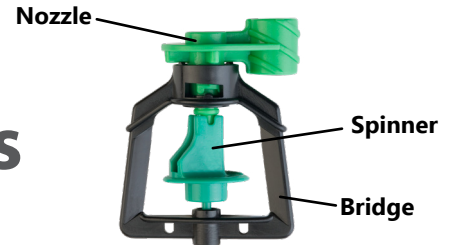

37

Anti-Drip
Opens @ 51 PSI
Closes @ 20 PSI

MICRO SPRINKLERS

UPRIGHT MICRO SPRINKLER

S2000

While Supplies Last!

The S2000 & AquaSmart Micro Sprinklers feature flow regulation extending the use of the sprinklers in applications with sloping fields or long lateral runs. It can be installed in combination with a plastic stake, metal stake, or hanging assembly. The range limiter reduces the diameter of spray pattern. **Applications:** Short term crops such as vegetables and long term crops such as orchards. Install 12" - 24" above crop.

- 3/8" MPT Base
- 20-30 PSI Operating Pressure
- 20-50 PSI Operating Pressure with Flow Regulation
- AquaSmart; 20-60 PSI Operating Pressure

ACCESSORIES

HS24	12" Stake With 24" Tube	\$ 1.35
3449	30" Tube Only	\$ 0.75
SS24	24" Steel Stake Only	\$ 2.75
3819	Trunk Protector For S2000 Sprinkler	\$ 0.15

* = Flow Regulation

* Flow Based on 30 PSI

Use #RONP punch tool (Page 36)

RONDO MICRO SPRINKLER

HANGING GREENHOUSE SPRINKLER

The Rondo Micro Sprinkler is a great choice for greenhouses. With a wide range of features and flexible installation options, Rondo Micro Sprinklers deliver gentle water droplets throughout a consistent spray pattern. 36-58 PSI operating pressure.

UPSIDE DOWN ASSEMBLY

Complete with Sprinkler (Specify Nozzle and Spinner Color), Anti-Drip, Tube, Weight & Connector.

ITEM#	DESCRIPTION	PRICE
RS70-2	2' Drop Tube	\$ 3.00
RS70-3	3' Drop Tube	\$ 3.20
RS70-4	4' Drop Tube	\$ 3.30
PW-125	Clip-On Weight Only	\$ 0.50