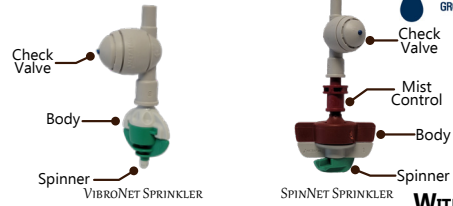

NETAFIM GREENHOUSE SPRINKLER

Netafim SpinNet and VibroNet Sprinklers produce high levels of watering uniformity with drip-less sprinklers specifically designed for a full range of bedding plant applications.

All in row spacing is 3' [4' above crop and 35 PSI or higher.

WITHOUT

ITEM #	CHECK VALVE	DESCRIPTION	SPRAY DIA.	FLOW	PRICE/EA	PRICE/EA
1080	01010	VibroNet Blue Nozzle	3' - 5'	9.2	\$ 3.50	\$ 1.75
5110	05010	VibroNet Green Nozzle	4' - 6'	11.7	\$ 3.50	\$ 1.75
2030	32010	SpinNet Red Body, Red Mist, Blue Spinner	10' - 18'	18.4	\$ 3.50	\$ 1.75
1805	01785	Spin Net Yellow Body, Brown Mist, Gray Spinner	14' - 18'	23.4	\$ 3.50	\$ 1.75
0805	10760	SpinNet Red Body, Red Mist, Green Spinner	18' - 22'	18.4	\$ 3.50	\$ 1.75
4005	13960	SpinNet Brown Body, Brown Mist, Green Spinner	20' - 24'	23.4	\$ 3.50	\$ 1.75

Use #DRIPP or #EZP10 punch tools (Page 36)

SPRINKLER CHECK VALVE ONLY

ITEM#	DESCRIPTION	BAG QTY	PRICE
2987	Blue Tip (Opens @ 22 PSI)	25	\$ 1.75
3005	Purple Tip (Opens @ 30 PSI)	25	\$ 1.75

HANGING TUBE WITH WEIGHT AND ADAPTER