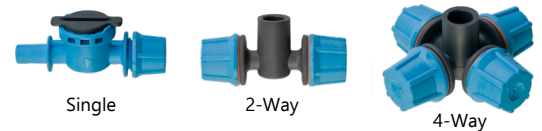

ITEM#	DESCRIPTION	GPH	PRICE
3679	Single Fogger with Anti-drip	1.5	$ 1.50
8234	2-Way Fogger Only	3.1	$ 1.75
3664	4-Way Fogger Only	6.1	$ 5.50
0236	Anti-Drip Only	-	$ 1.00

37

Anti-Drip
Opens @ 51 PSI
Closes @ 20 PSI