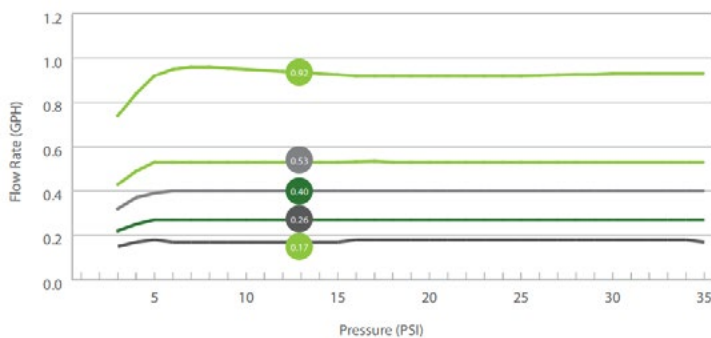

Rivulis Reserve Premium Drip Tape

Model Number	Max Row Length	Wall (Mil)	Dripper Spacing	GPM/100' Flow Rate	Roll Length	Price	10 Rolls +
RV508-12-260	950'	8	12"	0.260	7,500'	\$194.00	\$189.00
RV508-08-380	750'	8	8"	0.380	7,500'	\$194.00	\$189.00
RV508-12-500	550'	8	12"	0.500	7,500'	\$194.00	\$189.00
RV508-08-750	450'	8	8"	0.750	7,500'	\$194.00	\$189.00

Standard Product (Configurations)

*Flow Rate based @ 10 PSI

D5000 PREMIUM PRESSURE COMPENSATING DRIP-LINE

40 Independent Inlet Filters

Extra Large Flow Labyrinth

Full Size Outlet Pool

D5000 PC / PCAS Flow vs Pressure

Features & Benefits

- Ideal for uneven terrain
- Most Clog Resistance
- Longer Run Lengths
- Wide Range of Pressure Regulation
- Anti-Siphon Option
- Wide range of flow rates, diameters & spacings
- Continuously self-flushing mechanism to help reduce clogging
- Can be used in surface or sub-surface applications
- Agriculture, greenhouse or nursery applications
- Multi-Season Use

Model Number	Max Row Length	Wall (Mil)	Dripper Spacing	GPM/100' Flow Rate	Roll Length	Price	10 Rolls +
D515-12-430	774'	15	12"	0.430	2,625'	\$192.00	\$188.00
D515-12-280	1,024'	15	12"	0.280	2,625'	\$192.00	\$188.00
D515-18-290	1,070'	15	18"	0.430	2,625'	\$172.00	\$168.00