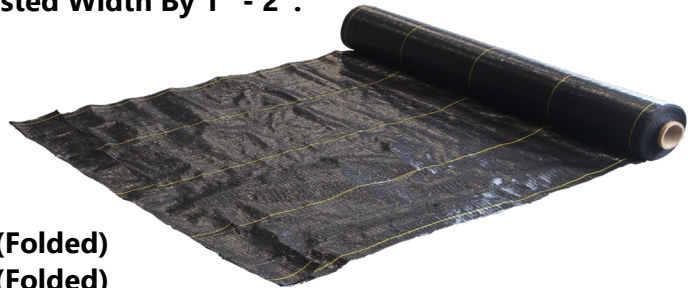

WOVEN GROUND COVER

Tough 3.2 oz. u.v. stabilized polypropylene, permeable to water and nutrients. Controls grass and weeds in your mum fields and greenhouses, under gravel walkways & between raised beds. Yellow stripes approximately every 12" for easy plant alignment. Approx. 10-15 year lifetime if no heavy traffic!

Note: Ground Covers May Exceed Listed Width By 1" - 2".

PART #	SIZE	WEIGHT	PRICE
GC3	.....3' x 300'.....	23lb..... UPS.....	$33.00
GC4	.....4' x 300'.....	30lb..... UPS.....	$44.00
GC410	.....4' x 1,000'.....	95lb..... UPS.....	$134.00
GC6	.....6' x 300'.....	45lb..... UPS.....	$65.00
GC10	.....10' x 300'.....	76lb..... Truck Freight.....	$112.00 (Folded)
GC12	.....12' x 300'.....	94lb..... Truck Freight.....	$135.00 (Folded)
GC15	.....15.5' x 300'.....	115lb..... Truck Freight.....	$174.00 (Folded)